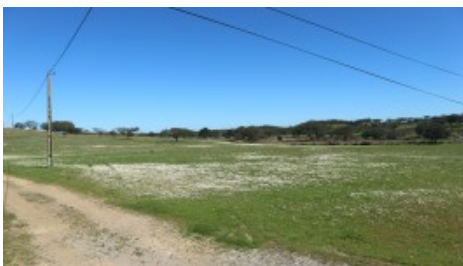

Details +

Usage	Residential
Type	Plot

Areas +

Plot Area	558.000 m ²
-----------	------------------------

Access +

Tarmac, Manual Entrance Gate

- Plot size 558000m²
- Many holm oaks and fertile land
- Water from two wells
- Easy access on a tarmac road
- Electricity and phone lines very close by so will be easy to connect
- The price includes the plot but not the construction of the building
- 65km to the beach at Vila Nova de Milfontes

This beautiful plot of land in the lower Alentejo is divided into two parts by the road giving the possibility to make two separate plots. Because the land is larger than 5ha the town hall has said that a house could be built if the property was being used for some type of agriculture, keeping sheep or planting produce for example. It is likely also that permission could be obtained to do an agro-tourism project.

There is a well with abundant water on the 11ha part of the plot and another well which gives enough water for a household on the larger plot.

If a new owner wished to separate the two plots, then the

YOUR PROPERTY SPECIALISTS

PHOTO GALLERY

Well

Well

Plots

Power

Stream

Trees

Well