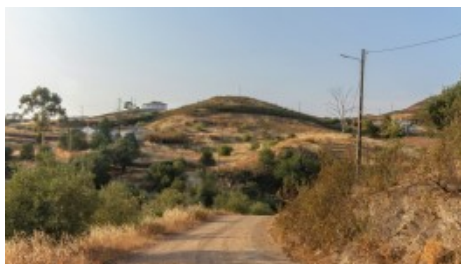

The property offers two urban and two rustic articles thus opening the possibility for those who buy. The plot is not flat but it's also not too steep. Close to Tavira and with a village right next to it, it is a good location for those looking for a property in the Eastern part of the Algarve. There is already a positive previous request for the reconstruction of the buildings.

**Views +**  
Country-side View

- Septic tank
- Large plot

## PHOTO GALLERY

Country house

Country house

Country house

Country house

Country house

View

View

Country house

View

View

View

View

View

Country house